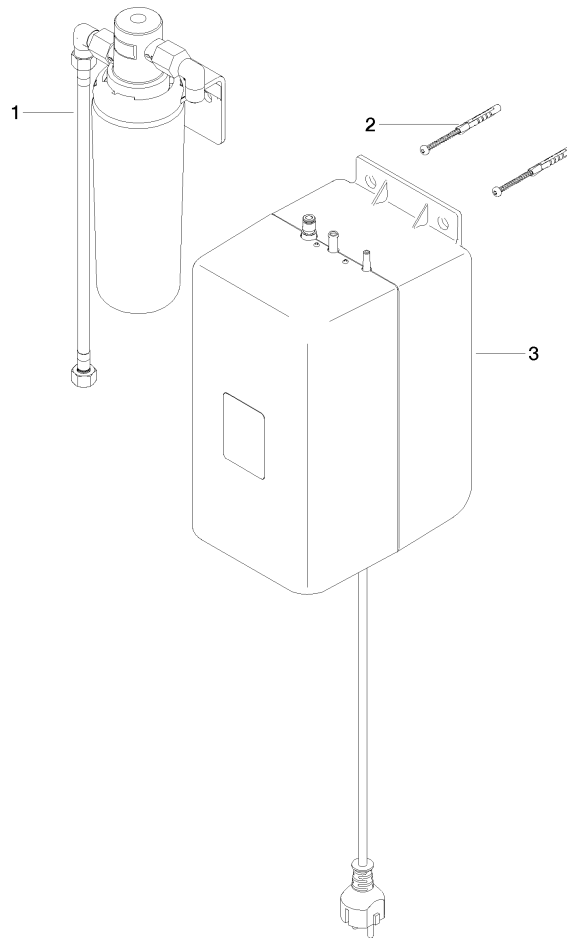

## Hot water tank incl. filter -

---

12 892 970 90

- CEE 7/4 connector
- thermostat regulator (88°C - 98°C)
- capacity 2,5 litres
- power 1300 W
- voltage 220 - 240 volt
- activated carbon filter (5.0 micron level)
- chemical and mechanical filtering
- reduces water hardness (ion exchanger)
- filters dirt, rust, chlorine and lead particles
- filter capacity approx. 450 litres

For use with HOT & COLD WATER DISPENSER 17  
861 625 / 17 861 680 / 17 861 790 / 17 861 875 / 17  
861 888

The filter cartridge must be changed every six months. The installation instructions contain further information for guidance.

The products are not available in all markets, please contact your Dornbracht sales force.

NOTE: This item is conditioned separately.

Hot water tank incl. filter -

12 892 970 90

Hot water tank incl. filter -

12 892 970 90

Spare parts list

No.	Item Number	Name	Quantity used	Delivery time
1	90 11 11 073 00 90	filter	1	2
2	05 30 31 025 00 90	fixing set	1	2
3	90 10 01 033 00 90	tank	1	2