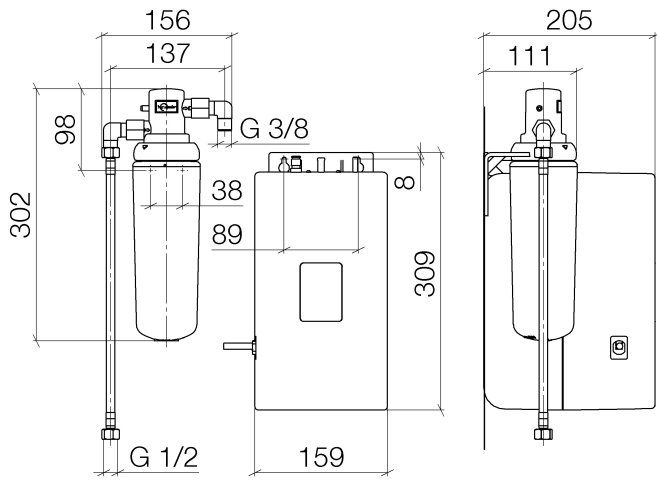

Hot water tank incl. filter -

12 892 970 90